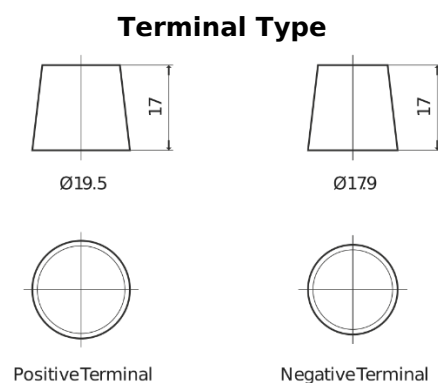

**Product overview**

Batteries for Marine and Leisure

**Dual AGM EP1200**

Part number	EP1200
Technology	AGM
EAN/GTIN	3661024035958
Voltage	12 V
Capacity	140 Ah
CCA	700 A
Watt hour	1200 Wh
Length	513 mm
Width	189 mm
Height	223 mm
Box size	D04
Polarity	ETN 3
Terminal Type	EN taper post
Hold Down	B0
Weights (subject of variation)	40.50 kg