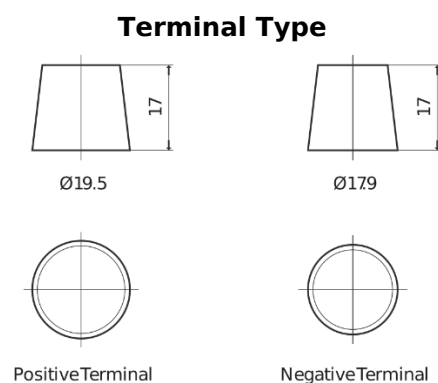

**Product overview**

Batteries for Trucks, Buses, Construction, Agriculture

**StartPRO TG1203**

Part number	TG1203
Technology	Flooded
EAN/GTIN	3661024056816
Voltage	12 V
Capacity	120 Ah
CCA	680 A
Length	513 mm
Width	189 mm
Height	223 mm
Box size	D04
Polarity	ETN 3
Terminal Type	EN taper post
Hold Down	B0
Weights (subject of variation)	32.50 kg