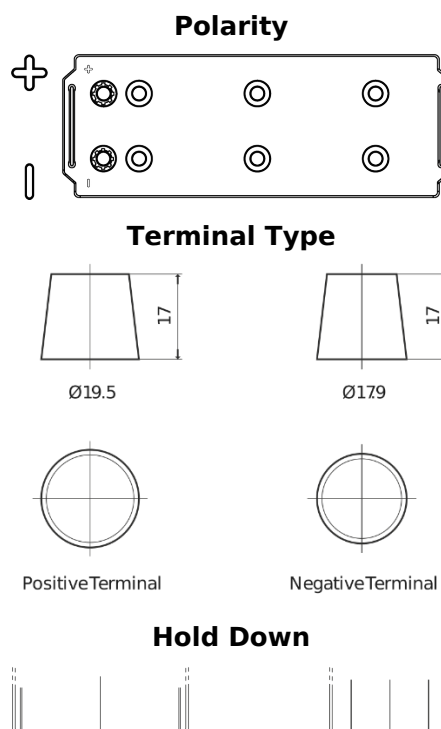

Product overview

Batteries for Trucks, Buses, Construction, Agriculture

StartPRO FG1203

Part number	FG1203
Technology	Flooded
EAN/GTIN	3661024046541
Voltage	12 V
Capacity	120 Ah
CCA	680 A
Length	513 mm
Width	189 mm
Height	223 mm
Box size	D04
Polarity	ETN 3
Terminal Type	EN taper post
Hold Down	B0
Weights (subject of variation)	32.50 kg