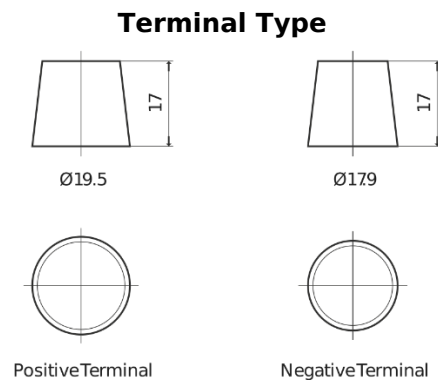

Product overview

Batteries for Trucks, Buses, Construction, Agriculture

StartPRO EG1203

Part number	EG1203
Technology	Flooded
EAN/GTIN	3661024036993
Voltage	12 V
Capacity	120 Ah
CCA	680 A
Length	513 mm
Width	189 mm
Height	223 mm
Box size	D04
Polarity	ETN 3
Terminal Type	EN taper post
Hold Down	B0
Weights (subject of variation)	32.50 kg