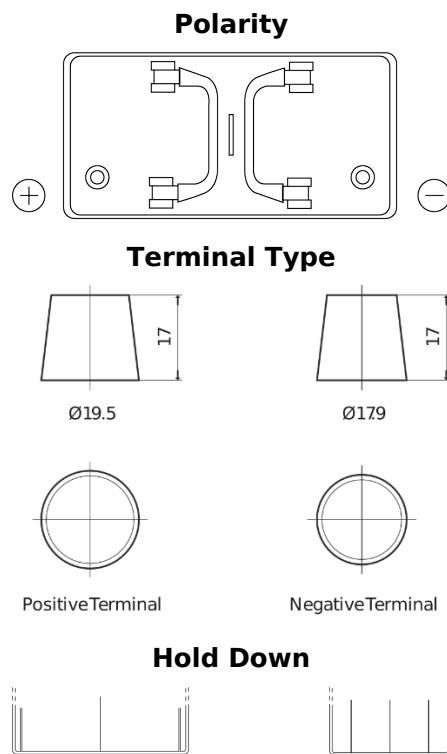

**Product overview**

Batteries for Trucks, Buses, Construction, Agriculture

**PowerPRO EF1251**

Part number	EF1251
Technology	Flooded
EAN/GTIN	3661024037952
Voltage	12 V
Capacity	125 Ah
CCA	850 A
Length	349 mm
Width	175 mm
Height	285 mm
Box size	D03
Polarity	ETN 1
Terminal Type	EN taper post
Hold Down	B0
Weights (subject of variation)	31.00 kg