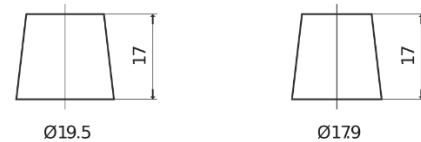

Terminal Type