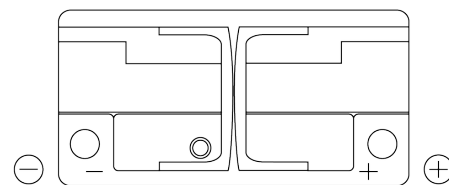

Product overview

Batteries for Cars

Excell EB1100

Part number	EB1100
Technology	Flooded
EAN/GTIN	3661024036238
Voltage	12 V
Capacity	110.0 Ah
CCA	850 A
Length	392 mm
Width	175 mm
Height	190 mm
Box size	L06
Polarity	ETN 0
Terminal Type	EN taper post
Hold Down	B13
Weights (subject of variation)	26.30 kg

Polarity

Terminal Type

Positive Terminal

Negative Terminal

Hold Down

Design, features and specifications are subject to change without notice. We disclaim any representation or warranty, express or implied, concerning the data or recommendations, and in no event shall be liable for any loss or damage claimed to have arisen as a result. Some products may not be available in your local market.