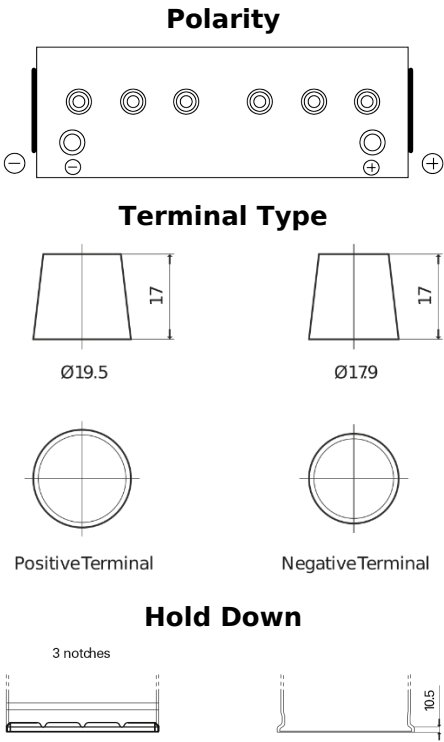

**Product overview**

Batteries for Trucks, Buses, Construction, Agriculture

**StartPRO FG1402**

Part number	FG1402
Technology	Flooded
EAN/GTIN	3661024045346
Voltage	12 V
Capacity	140 Ah
CCA	900 A
Length	508 mm
Width	175 mm
Height	205 mm
Box size	ATM
Polarity	ETN 0
Terminal Type	EN taper post
Hold Down	B1
Weights (subject of variation)	33.80 kg