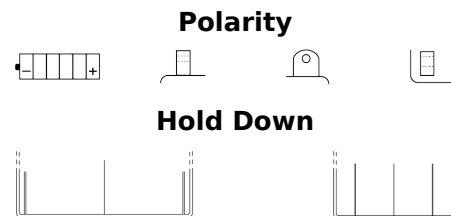

Product overview

Batteries for Motorcycles, ATVs, Snowmobiles, Garden

Conventional 12N24-3A

Part number	12N24-3A
Technology	Flooded
EAN/GTIN	3661024033541
Voltage	12 V
Capacity	24.0 Ah
CCA	220 A
Length	185 mm
Width	125 mm
Height	175 mm
Box size	C67
Polarity	ETN 0
Terminal Type	M03
Hold Down	B0
Weights (subject of variation)	8.00 kg