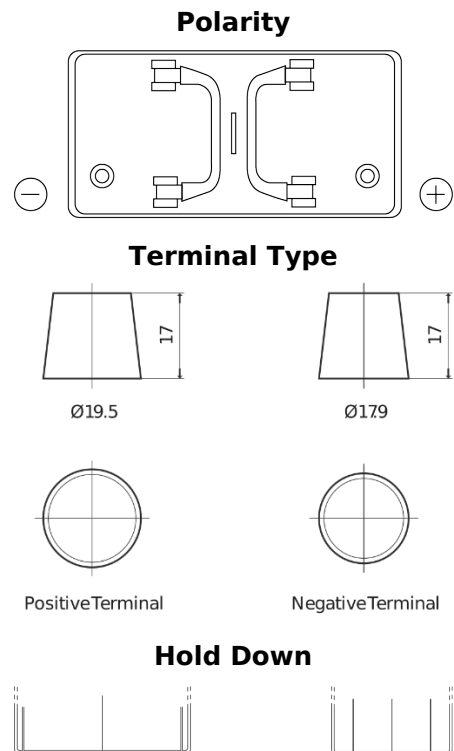

Product overview

Batteries for Trucks, Buses, Construction, Agriculture

PowerPRO EF1250

Part number	EF1250
Technology	Flooded
EAN/GTIN	3661024037945
Voltage	12 V
Capacity	125 Ah
CCA	850 A
Length	349 mm
Width	175 mm
Height	285 mm
Box size	D03
Polarity	ETN 0
Terminal Type	EN taper post
Hold Down	B0
Weights (subject of variation)	31.00 kg