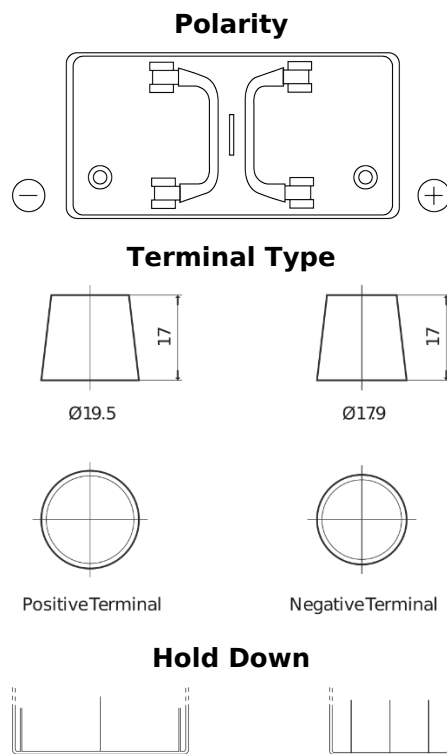

**Product overview**

Batteries for Trucks, Buses, Construction, Agriculture

**PowerPRO EF1250**

Part number	EF1250
Technology	Flooded
EAN/GTIN	3661024037945
Voltage	12 V
Capacity	125 Ah
CCA	850 A
Length	349 mm
Width	175 mm
Height	285 mm
Box size	D03
Polarity	ETN 0
Terminal Type	EN taper post
Hold Down	B0
Weights (subject of variation)	31.00 kg