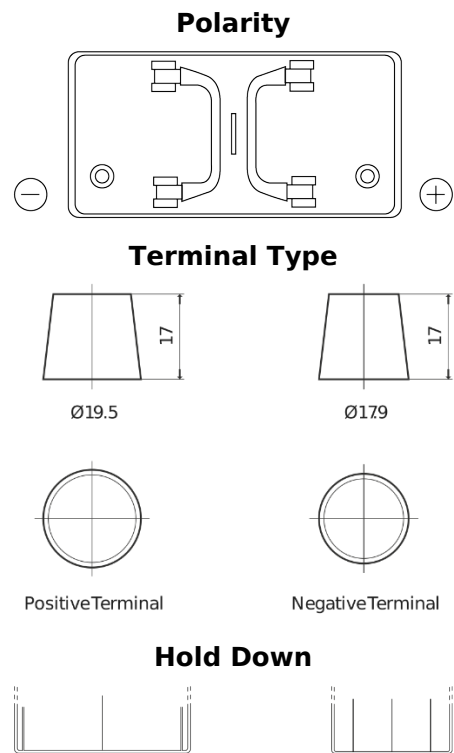

Product overview

Batteries for Trucks, Buses, Construction, Agriculture

PowerPRO CF1250

| | |
|--------------------------------|---------------|
| Part number | CF1250 |
| Technology | Flooded |
| EAN/GTIN | 3661024017060 |
| Voltage | 12 V |
| Capacity | 125 Ah |
| CCA | 850 A |
| Length | 349 mm |
| Width | 175 mm |
| Height | 285 mm |
| Box size | D03 |
| Polarity | ETN 0 |
| Terminal Type | EN taper post |
| Hold Down | B0 |
| Weights (subject of variation) | 31.00 kg |