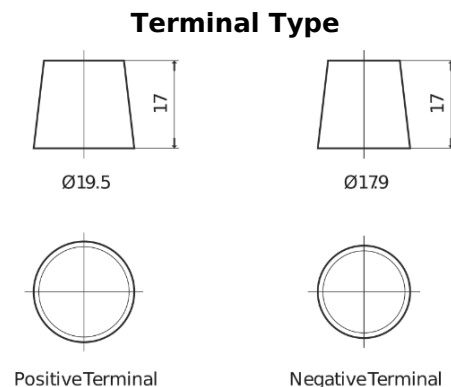

Product overview

Batteries for Cars

Premium EA955

Part number	EA955
Technology	Flooded
EAN/GTIN	3661024034197
Voltage	12 V
Capacity	95.0 Ah
CCA	800 A
Length	306 mm
Width	173 mm
Height	222 mm
Box size	D31
Polarity	ETN 1
Terminal Type	EN taper post
Hold Down	Korean B1
Weights (subject of variation)	21.40 kg