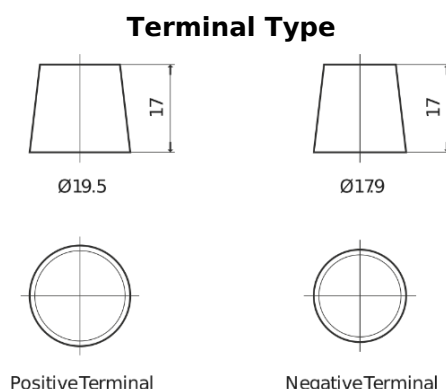

Product overview

Batteries for Cars

Premium EA955

Part number	EA955
Technology	Flooded
EAN/GTIN	3661024034197
Voltage	12 V
Capacity	95.0 Ah
CCA	800 A
Length	306 mm
Width	173 mm
Height	222 mm
Box size	D31
Polarity	ETN 1
Terminal Type	EN taper post
Hold Down	Korean B1
Weights (subject of variation)	21.40 kg