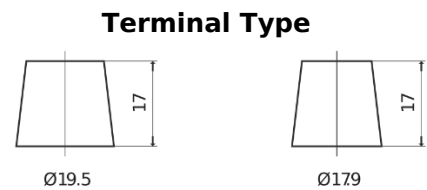

Product overview

Batteries for Cars

Premium EA954

Part number	EA954
Technology	Flooded
EAN/GTIN	3661024034180
Voltage	12 V
Capacity	95.0 Ah
CCA	800 A
Length	306 mm
Width	173 mm
Height	222 mm
Box size	D31
Polarity	ETN 0
Terminal Type	EN taper post
Hold Down	Korean B1
Weights (subject of variation)	21.40 kg