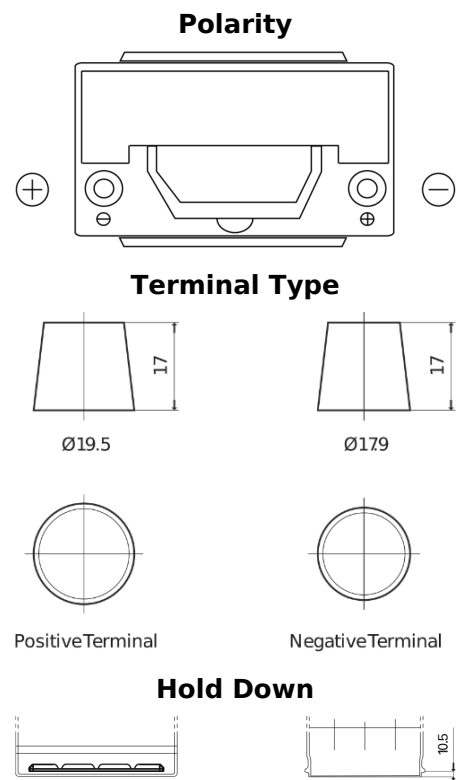

Product overview

Batteries for Cars

Premium EA954

Part number	EA954
Technology	Flooded
EAN/GTIN	3661024034180
Voltage	12 V
Capacity	95.0 Ah
CCA	800 A
Length	306 mm
Width	173 mm
Height	222 mm
Box size	D31
Polarity	ETN 0
Terminal Type	EN taper post
Hold Down	Korean B1
Weights (subject of variation)	21.40 kg