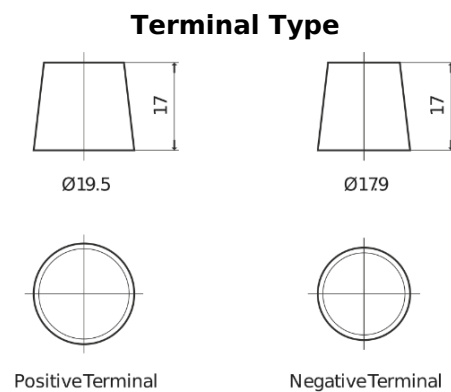

Product overview

Batteries for Cars

Premium EA954

Part number	EA954
Technology	Flooded
EAN/GTIN	3661024034180
Voltage	12 V
Capacity	95.0 Ah
CCA	800 A
Length	306 mm
Width	173 mm
Height	222 mm
Box size	D31
Polarity	ETN 0
Terminal Type	EN taper post
Hold Down	Korean B1
Weights (subject of variation)	21.40 kg