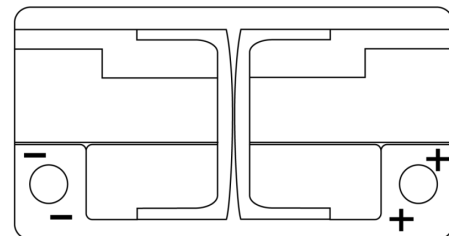

Product overview

Batteries for Cars

Premium EA900

| | |
|--------------------------------|---------------|
| Part number | EA900 |
| Technology | Flooded |
| EAN/GTIN | 3661024036450 |
| Voltage | 12 V |
| Capacity | 90.0 Ah |
| CCA | 720 A |
| Length | 315 mm |
| Width | 175 mm |
| Height | 190 mm |
| Box size | L04 |
| Polarity | ETN 0 |
| Terminal Type | EN taper post |
| Hold Down | B13 |
| Weights (subject of variation) | 19.70 kg |

Polarity

Terminal Type

Positive Terminal

Negative Terminal

Hold Down

Design, features and specifications are subject to change without notice. We disclaim any representation or warranty, express or implied, concerning the data or recommendations, and in no event shall be liable for any loss or damage claimed to have arisen as a result. Some products may not be available in your local market.