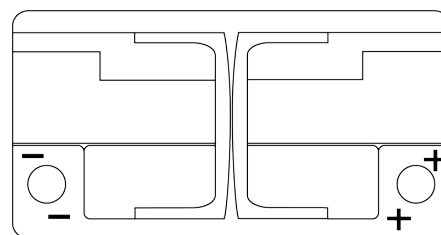

Product overview

Batteries for Cars

Premium EA852

Part number	EA852
Technology	Flooded
EAN/GTIN	3661024034296
Voltage	12 V
Capacity	85.0 Ah
CCA	800 A
Length	315 mm
Width	175 mm
Height	175 mm
Box size	LB4
Polarity	ETN 0
Terminal Type	EN taper post
Hold Down	B13
Weights (subject of variation)	18.60 kg

Polarity

Terminal Type

Positive Terminal

Negative Terminal

Hold Down

Design, features and specifications are subject to change without notice. We disclaim any representation or warranty, express or implied, concerning the data or recommendations, and in no event shall be liable for any loss or damage claimed to have arisen as a result. Some products may not be available in your local market.