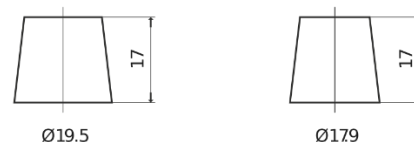

Terminal Type