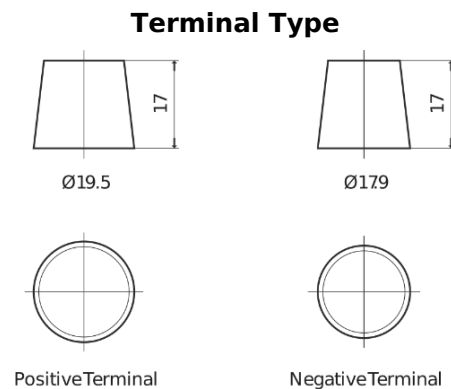

Product overview

Batteries for Cars

Premium EA755

Part number	EA755
Technology	Flooded
EAN/GTIN	3661024034173
Voltage	12 V
Capacity	75.0 Ah
CCA	630 A
Length	270 mm
Width	173 mm
Height	222 mm
Box size	D26
Polarity	ETN 1
Terminal Type	EN taper post
Hold Down	Korean B1+B6
Weights (subject of variation)	17.40 kg