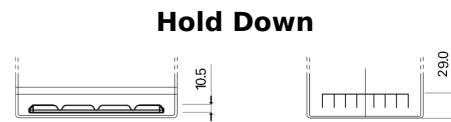

Product overview

Batteries for Cars

Premium EA755

Part number	EA755
Technology	Flooded
EAN/GTIN	3661024034173
Voltage	12 V
Capacity	75.0 Ah
CCA	630 A
Length	270 mm
Width	173 mm
Height	222 mm
Box size	D26
Polarity	ETN 1
Terminal Type	EN taper post
Hold Down	Korean B1+B6
Weights (subject of variation)	17.40 kg