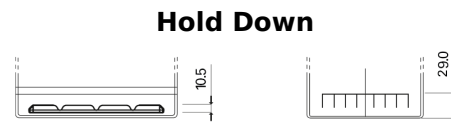

Product overview

Batteries for Cars

Premium EA755

Part number	EA755
Technology	Flooded
EAN/GTIN	3661024034173
Voltage	12 V
Capacity	75.0 Ah
CCA	630 A
Length	270 mm
Width	173 mm
Height	222 mm
Box size	D26
Polarity	ETN 1
Terminal Type	EN taper post
Hold Down	Korean B1+B6
Weights (subject of variation)	17.40 kg