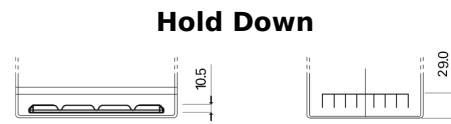

Product overview

Batteries for Cars

Premium EA754

Part number	EA754
Technology	Flooded
EAN/GTIN	3661024034166
Voltage	12 V
Capacity	75.0 Ah
CCA	630 A
Length	270 mm
Width	173 mm
Height	222 mm
Box size	D26
Polarity	ETN 0
Terminal Type	EN taper post
Hold Down	Korean B1+B6
Weights (subject of variation)	17.40 kg