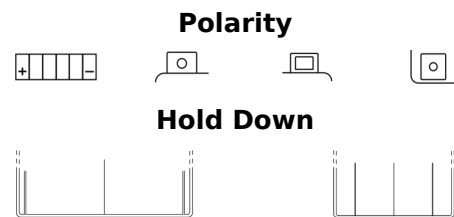

**Product overview**

Batteries for Motorcycles, ATVs, Snowmobiles, Garden

**AGM Ready AGM12-15**

Part number	AGM12-15
Technology	AGM
EAN/GTIN	3661024038133
Voltage	12 V
Capacity	14.0 Ah
CCA	215 A
Length	150 mm
Width	90 mm
Height	160 mm
Box size	C57
Polarity	ETN 1
Terminal Type	M04
Hold Down	B0
Weights (subject of variation)	5.00 kg