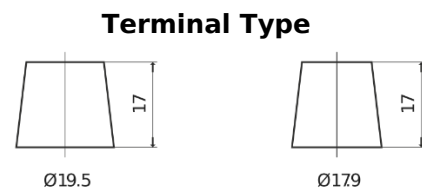

**Product overview**

Batteries for Cars

**Premium EA654**

Part number	EA654
Technology	Flooded
EAN/GTIN	3661024034142
Voltage	12 V
Capacity	65.0 Ah
CCA	580 A
Length	230 mm
Width	173 mm
Height	222 mm
Box size	D23
Polarity	ETN 0
Terminal Type	EN taper post
Hold Down	Korean B1
Weights (subject of variation)	16.00 kg