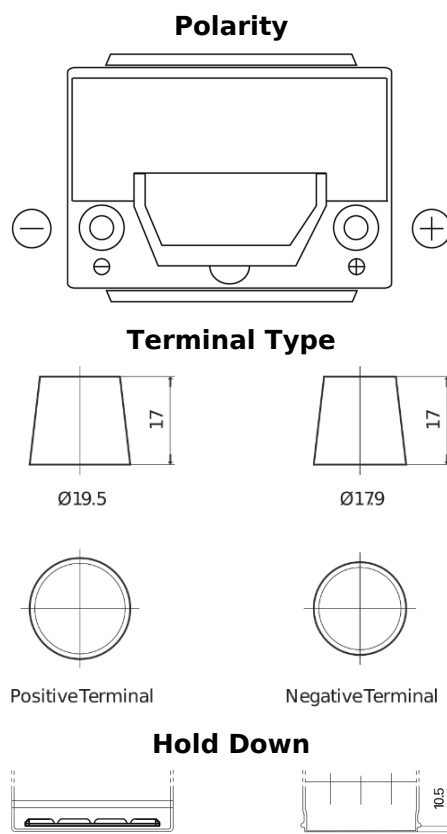

**Product overview**

Batteries for Cars

**Premium EA654**

Part number	EA654
Technology	Flooded
EAN/GTIN	3661024034142
Voltage	12 V
Capacity	65.0 Ah
CCA	580 A
Length	230 mm
Width	173 mm
Height	222 mm
Box size	D23
Polarity	ETN 0
Terminal Type	EN taper post
Hold Down	Korean B1
Weights (subject of variation)	16.00 kg