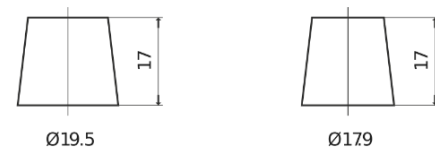

**Product overview**

Batteries for Cars

**Premium EA612**

Part number	EA612
Technology	Flooded
EAN/GTIN	3661024034272
Voltage	12 V
Capacity	61.0 Ah
CCA	600 A
Length	242 mm
Width	175 mm
Height	175 mm
Box size	LB2
Polarity	ETN 0
Terminal Type	EN taper post
Hold Down	B13
Weights (subject of variation)	14.00 kg

**Polarity**

**Terminal Type**

Positive Terminal

Negative Terminal

**Hold Down**

Design, features and specifications are subject to change without notice. We disclaim any representation or warranty, express or implied, concerning the data or recommendations, and in no event shall be liable for any loss or damage claimed to have arisen as a result. Some products may not be available in your local market.