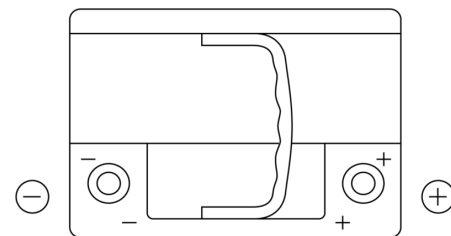

**Product overview**

Batteries for Cars

**Premium EA612**

Part number	EA612
Technology	Flooded
EAN/GTIN	3661024034272
Voltage	12 V
Capacity	61.0 Ah
CCA	600 A
Length	242 mm
Width	175 mm
Height	175 mm
Box size	LB2
Polarity	ETN 0
Terminal Type	EN taper post
Hold Down	B13
Weights (subject of variation)	14.00 kg

**Polarity**

**Terminal Type**

Positive Terminal

Negative Terminal

**Hold Down**

Design, features and specifications are subject to change without notice. We disclaim any representation or warranty, express or implied, concerning the data or recommendations, and in no event shall be liable for any loss or damage claimed to have arisen as a result. Some products may not be available in your local market.