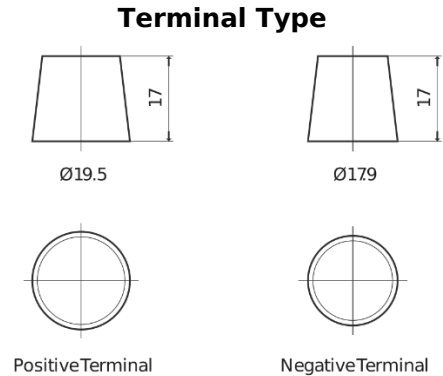

**Product overview**

Batteries for Marine and Leisure

**Equipment GEL ES1300**

Part number	ES1300
Technology	GEL
EAN/GTIN	3661024035781
Voltage	12 V
Capacity	120 Ah
Watt hour	1300 Wh
Length	345 mm
Width	171 mm
Height	283 mm
Box size	D03
Polarity	ETN 0
Terminal Type	EN taper post
Hold Down	B0
Weights (subject of variation)	37.50 kg