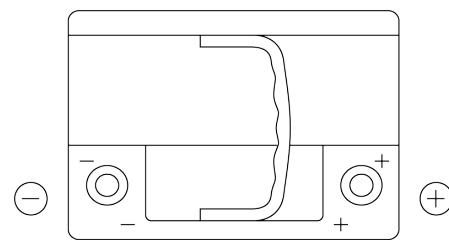

Product overview

Batteries for Cars

Premium EA612

Part number	EA612
Technology	Flooded
EAN/GTIN	3661024034272
Voltage	12 V
Capacity	61.0 Ah
CCA	600 A
Length	242 mm
Width	175 mm
Height	175 mm
Box size	LB2
Polarity	ETN 0
Terminal Type	EN taper post
Hold Down	B13
Weights (subject of variation)	14.00 kg

Polarity

Terminal Type

Positive Terminal

Negative Terminal

Hold Down

Design, features and specifications are subject to change without notice. We disclaim any representation or warranty, express or implied, concerning the data or recommendations, and in no event shall be liable for any loss or damage claimed to have arisen as a result. Some products may not be available in your local market.