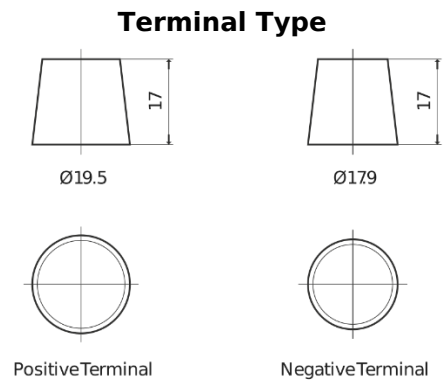

**Product overview**

Batteries for Marine and Leisure

**Equipment GEL ES1300**

Part number	ES1300
Technology	GEL
EAN/GTIN	3661024035781
Voltage	12 V
Capacity	120 Ah
Watt hour	1300 Wh
Length	349 mm
Width	175 mm
Height	285 mm
Box size	D03
Polarity	ETN 0
Terminal Type	EN taper post
Hold Down	B0
Weights (subject of variation)	37.50 kg