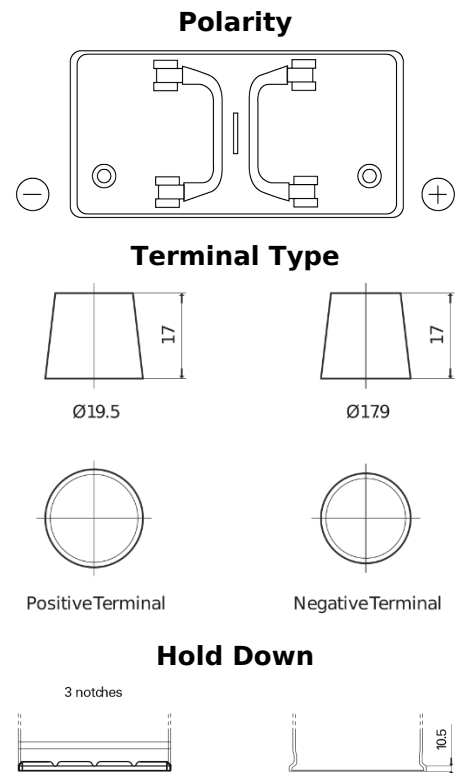

**Product overview**

Batteries for Trucks, Buses, Construction, Agriculture

**PowerPRO TF1202**

Part number	TF1202
Technology	Flooded
EAN/GTIN	3661024055277
Voltage	12 V
Capacity	120 Ah
CCA	870 A
Length	349 mm
Width	175 mm
Height	235 mm
Box size	D02
Polarity	ETN 0
Terminal Type	EN taper post
Hold Down	B1
Weights (subject of variation)	27.50 kg