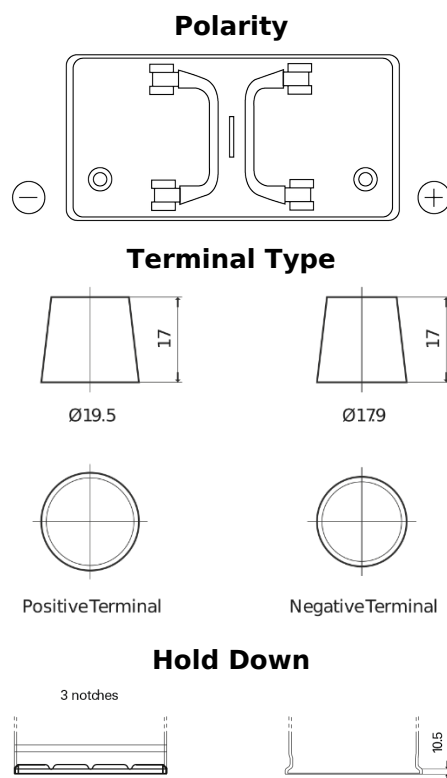

Product overview

Batteries for Trucks, Buses, Construction, Agriculture

PowerPRO FF1202

Part number	FF1202
Technology	Flooded
EAN/GTIN	3661024045278
Voltage	12 V
Capacity	120 Ah
CCA	870 A
Length	349 mm
Width	175 mm
Height	235 mm
Box size	D02
Polarity	ETN 0
Terminal Type	EN taper post
Hold Down	B1
Weights (subject of variation)	27.50 kg