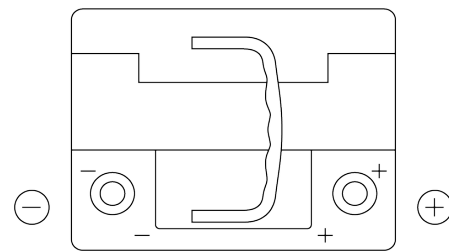

Product overview

Batteries for Cars

Premium EA530

Part number	EA530
Technology	Flooded
EAN/GTIN	3661024034203
Voltage	12 V
Capacity	53.0 Ah
CCA	540 A
Length	207 mm
Width	175 mm
Height	190 mm
Box size	L01
Polarity	ETN 0
Terminal Type	EN taper post
Hold Down	B13
Weights (subject of variation)	12.70 kg

Polarity

Terminal Type

Positive Terminal

Negative Terminal

Hold Down

Design, features and specifications are subject to change without notice. We disclaim any representation or warranty, express or implied, concerning the data or recommendations, and in no event shall be liable for any loss or damage claimed to have arisen as a result. Some products may not be available in your local market.