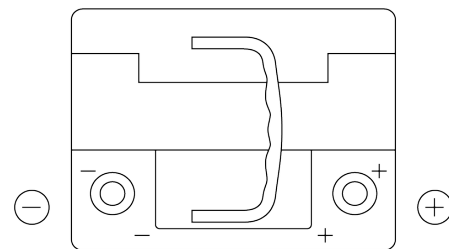

Product overview

Batteries for Cars

Premium EA472

Part number	EA472
Technology	Flooded
EAN/GTIN	3661024034265
Voltage	12 V
Capacity	47.0 Ah
CCA	450 A
Length	207 mm
Width	175 mm
Height	175 mm
Box size	LB1
Polarity	ETN 0
Terminal Type	EN taper post
Hold Down	B13
Weights (subject of variation)	11.40 kg

Polarity

Terminal Type

Positive Terminal

Negative Terminal

Hold Down

Design, features and specifications are subject to change without notice. We disclaim any representation or warranty, express or implied, concerning the data or recommendations, and in no event shall be liable for any loss or damage claimed to have arisen as a result. Some products may not be available in your local market.