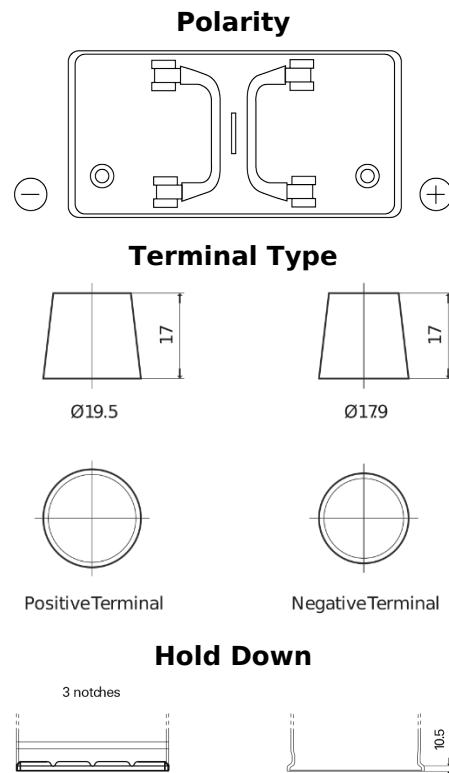

Product overview

Batteries for Trucks, Buses, Construction, Agriculture

PowerPRO EF1202

Part number	EF1202
Technology	Flooded
EAN/GTIN	3661024035279
Voltage	12 V
Capacity	120 Ah
CCA	870 A
Length	349 mm
Width	175 mm
Height	235 mm
Box size	D02
Polarity	ETN 0
Terminal Type	EN taper post
Hold Down	B1
Weights (subject of variation)	27.50 kg