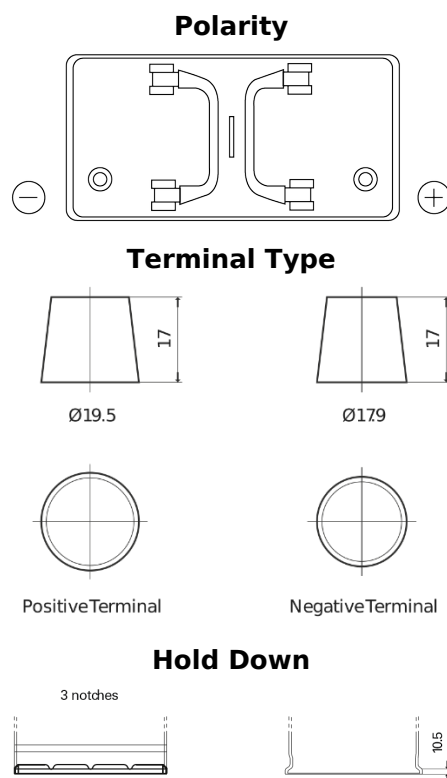

Product overview

Batteries for Trucks, Buses, Construction, Agriculture

PowerPRO CF1202

Part number	CF1202
Technology	Flooded
EAN/GTIN	3661024015271
Voltage	12 V
Capacity	120 Ah
CCA	870 A
Length	349 mm
Width	175 mm
Height	235 mm
Box size	D02
Polarity	ETN 0
Terminal Type	EN taper post
Hold Down	B1
Weights (subject of variation)	27.50 kg