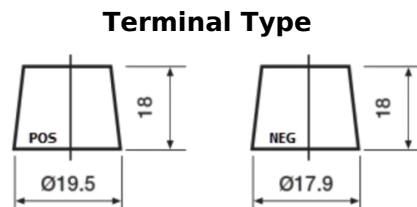

Product overview

Batteries for Cars

Premium EA456

Part number	EA456
Technology	Flooded
EAN/GTIN	3661024034128
Voltage	12 V
Capacity	45.0 Ah
CCA	390 A
Length	237 mm
Width	127 mm
Height	227 mm
Box size	B24
Polarity	ETN 0
Terminal Type	JIS taper post
Hold Down	B1
Weights (subject of variation)	11.80 kg