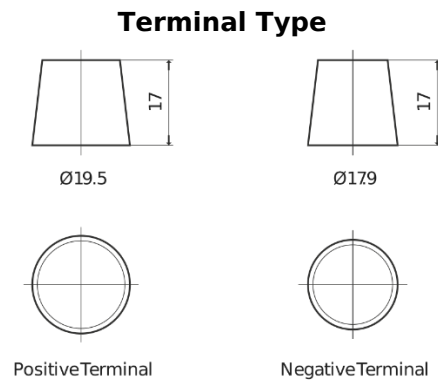

**Product overview**

Batteries for Marine and Leisure

**Dual ER550**

Part number	ER550
Technology	Flooded
EAN/GTIN	3661024035989
Voltage	12 V
Capacity	115 Ah
CCA	760 A
Watt hour	550 Wh
Length	349 mm
Width	175 mm
Height	235 mm
Box size	D02
Polarity	ETN 1
Terminal Type	EN taper post
Hold Down	B0
Weights (subject of variation)	27.80 kg