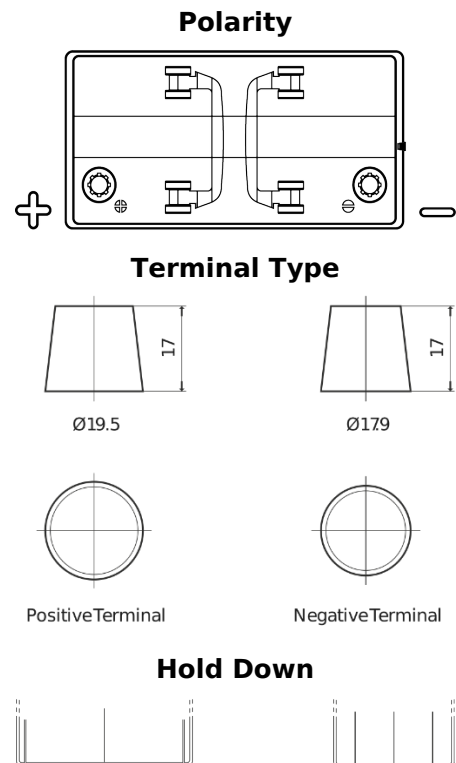

Product overview

Batteries for Marine and Leisure

Start EN850

| | |
|--------------------------------|---------------|
| Part number | EN850 |
| Technology | Flooded |
| EAN/GTIN | 3661024036078 |
| Voltage | 12 V |
| Capacity | 110 Ah |
| CCA | 750 A |
| MCA | 850 |
| Length | 349 mm |
| Width | 175 mm |
| Height | 235 mm |
| Box size | D02 |
| Polarity | ETN 1 |
| Terminal Type | EN taper post |
| Hold Down | B0 |
| Weights (subject of variation) | 25.40 kg |