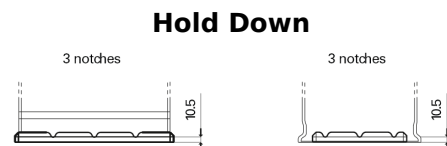

Product overview

Batteries for Trucks, Buses, Construction, Agriculture

StartPRO DG1406

Part number	DG1406
Technology	Flooded
EAN/GTIN	3661024025492
Voltage	12 V
Capacity	140.0 Ah
CCA	800 A
Length	510 mm
Width	175 mm
Height	225 mm
Box size	D08
Polarity	ETN 4
Terminal Type	EN taper post
Hold Down	B3
Weights (subject of variation)	33.50 kg