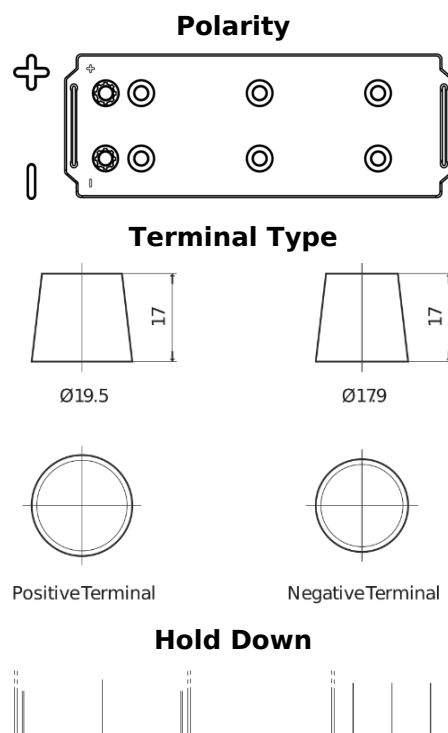

**Product overview**

Batteries for Trucks, Buses, Construction, Agriculture

**StartPRO DG1403**

Part number	DG1403
Technology	Flooded
EAN/GTIN	3661024025423
Voltage	12 V
Capacity	140.0 Ah
CCA	800 A
Length	513 mm
Width	189 mm
Height	223 mm
Box size	D04
Polarity	ETN 3
Terminal Type	EN taper post
Hold Down	B0
Weights (subject of variation)	34.10 kg