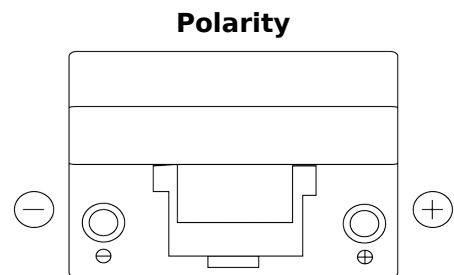

Product overview

Batteries for Cars

Power DB954

Part number	DB954
Technology	Flooded
EAN/GTIN	3661024024457
Voltage	12 V
Capacity	95.0 Ah
CCA	760 A
Length	306 mm
Width	173 mm
Height	222 mm
Box size	D31
Polarity	ETN 0
Terminal Type	EN taper post
Hold Down	Korean B1
Weights (subject of variation)	20.60 kg