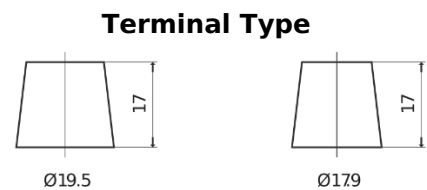

Product overview

Batteries for Cars

Power DB954

Part number	DB954
Technology	Flooded
EAN/GTIN	3661024024457
Voltage	12 V
Capacity	95.0 Ah
CCA	760 A
Length	306 mm
Width	173 mm
Height	222 mm
Box size	D31
Polarity	ETN 0
Terminal Type	EN taper post
Hold Down	Korean B1
Weights (subject of variation)	20.60 kg