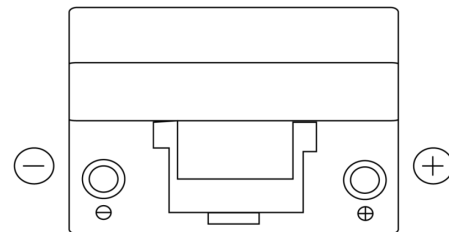

Product overview

Batteries for Cars

Power DB954

Part number	DB954
Technology	Flooded
EAN/GTIN	3661024024457
Voltage	12 V
Capacity	95.0 Ah
CCA	760 A
Length	306 mm
Width	173 mm
Height	222 mm
Box size	D31
Polarity	ETN 0
Terminal Type	EN taper post
Hold Down	Korean B1
Weights (subject of variation)	20.60 kg

Polarity

Terminal Type

Hold Down

Design, features and specifications are subject to change without notice. We disclaim any representation or warranty, express or implied, concerning the data or recommendations, and in no event shall be liable for any loss or damage claimed to have arisen as a result. Some products may not be available in your local market.