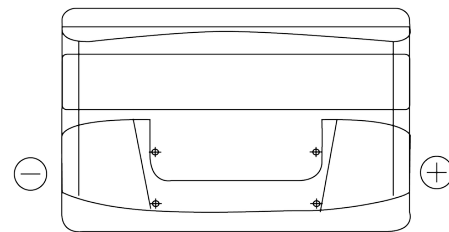

Product overview

Batteries for Cars

Power DB950

Part number	DB950
Technology	Flooded
EAN/GTIN	3661024024587
Voltage	12 V
Capacity	95.0 Ah
CCA	800 A
Length	353 mm
Width	175 mm
Height	190 mm
Box size	L05
Polarity	ETN 0
Terminal Type	EN taper post
Hold Down	B13
Weights (subject of variation)	21.60 kg

Polarity

Terminal Type

Positive Terminal

Negative Terminal

Hold Down

Design, features and specifications are subject to change without notice. We disclaim any representation or warranty, express or implied, concerning the data or recommendations, and in no event shall be liable for any loss or damage claimed to have arisen as a result. Some products may not be available in your local market.