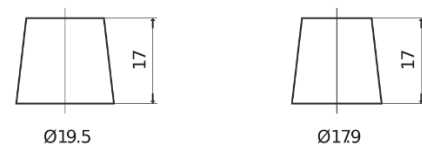

Terminal Type