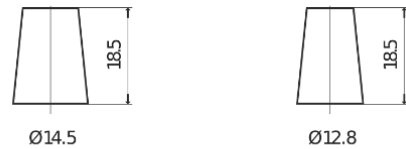

**Product overview**

Batteries for Cars

**Formula FB356A**

Part number	FB356A
Technology	Flooded
EAN/GTIN	3661024044882
Voltage	12 V
Capacity	35 Ah
CCA	240 A
Length	187 mm
Width	127 mm
Height	220 mm
Box size	B19
Polarity	ETN 0
Terminal Type	JIS taper post
Hold Down	Korean B1 Long
Weights (subject of variation)	8.90 kg

**Polarity**

**Terminal Type**

Positive Terminal

Negative Terminal

**Hold Down**

Design, features and specifications are subject to change without notice. We disclaim any representation or warranty, express or implied, concerning the data or recommendations, and in no event shall be liable for any loss or damage claimed to have arisen as a result. Some products may not be available in your local market.