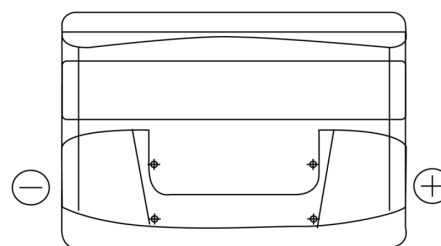

**Product overview**

Batteries for Cars

**Power DB800**

Part number	DB800
Technology	Flooded
EAN/GTIN	3661024026246
Voltage	12 V
Capacity	80.0 Ah
CCA	640 A
Length	315 mm
Width	175 mm
Height	190 mm
Box size	L04
Polarity	ETN 0
Terminal Type	EN taper post
Hold Down	B13
Weights (subject of variation)	19.00 kg

**Polarity**

**Terminal Type**

Positive Terminal

Negative Terminal

**Hold Down**

Design, features and specifications are subject to change without notice. We disclaim any representation or warranty, express or implied, concerning the data or recommendations, and in no event shall be liable for any loss or damage claimed to have arisen as a result. Some products may not be available in your local market.