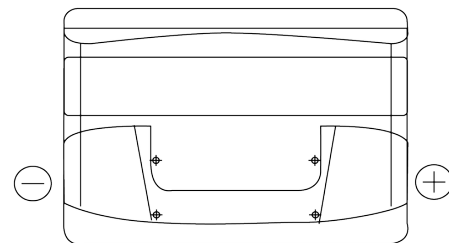

Product overview

Batteries for Cars

Power DB740

Part number	DB740
Technology	Flooded
EAN/GTIN	3661024024556
Voltage	12 V
Capacity	74.0 Ah
CCA	680 A
Length	278 mm
Width	175 mm
Height	190 mm
Box size	L03
Polarity	ETN 0
Terminal Type	EN taper post
Hold Down	B13
Weights (subject of variation)	16.60 kg

Polarity

Terminal Type

Positive Terminal

Negative Terminal

Hold Down

Design, features and specifications are subject to change without notice. We disclaim any representation or warranty, express or implied, concerning the data or recommendations, and in no event shall be liable for any loss or damage claimed to have arisen as a result. Some products may not be available in your local market.