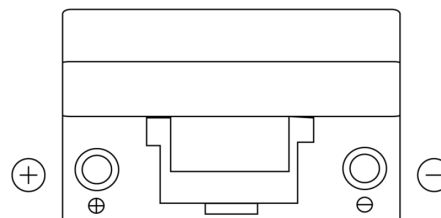

**Product overview**

Batteries for Cars

**Power DB705**

Part number	DB705
Technology	Flooded
EAN/GTIN	3661024024440
Voltage	12 V
Capacity	70.0 Ah
CCA	540 A
Length	270 mm
Width	173 mm
Height	222 mm
Box size	D26
Polarity	ETN 1
Terminal Type	EN taper post
Hold Down	Korean B1+B6
Weights (subject of variation)	16.10 kg

**Polarity**

**Terminal Type**

**Hold Down**

Design, features and specifications are subject to change without notice. We disclaim any representation or warranty, express or implied, concerning the data or recommendations, and in no event shall be liable for any loss or damage claimed to have arisen as a result. Some products may not be available in your local market.