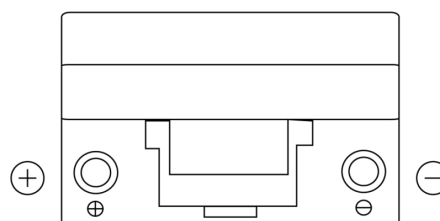

Product overview

Batteries for Cars

Power DB705

Part number	DB705
Technology	Flooded
EAN/GTIN	3661024024440
Voltage	12 V
Capacity	70.0 Ah
CCA	540 A
Length	270 mm
Width	173 mm
Height	222 mm
Box size	D26
Polarity	ETN 1
Terminal Type	EN taper post
Hold Down	Korean B1+B6
Weights (subject of variation)	16.10 kg

Polarity

Terminal Type

Hold Down

Design, features and specifications are subject to change without notice. We disclaim any representation or warranty, express or implied, concerning the data or recommendations, and in no event shall be liable for any loss or damage claimed to have arisen as a result. Some products may not be available in your local market.