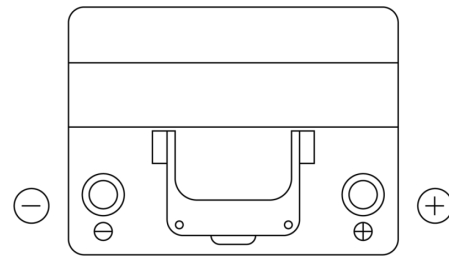

Product overview

Batteries for Cars

Power DB604

Part number	DB604
Technology	Flooded
EAN/GTIN	3661024024419
Voltage	12 V
Capacity	60.0 Ah
CCA	480 A
Length	230 mm
Width	173 mm
Height	222 mm
Box size	D23
Polarity	ETN 0
Terminal Type	EN taper post
Hold Down	Korean B1
Weights (subject of variation)	14.60 kg

Polarity

Terminal Type

Positive Terminal

Negative Terminal

Hold Down

Design, features and specifications are subject to change without notice. We disclaim any representation or warranty, express or implied, concerning the data or recommendations, and in no event shall be liable for any loss or damage claimed to have arisen as a result. Some products may not be available in your local market.