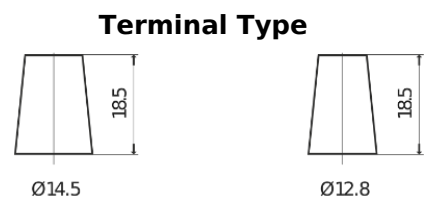

Product overview

Batteries for Cars

Power DB457

Part number	DB457
Technology	Flooded
EAN/GTIN	3661024024365
Voltage	12 V
Capacity	45.0 Ah
CCA	330 A
Length	237 mm
Width	127 mm
Height	227 mm
Box size	B24
Polarity	ETN 1
Terminal Type	JIS taper post
Hold Down	B0
Weights (subject of variation)	11.40 kg