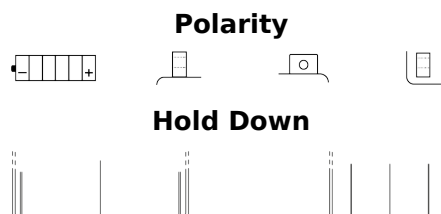

Product overview

Batteries for Motorcycles, ATVs, Snowmobiles, Garden

Conventional E60-N24L-A

| | |
|--------------------------------|---------------|
| Part number | E60-N24L-A |
| Technology | Flooded |
| EAN/GTIN | 3661024033589 |
| Voltage | 12 V |
| Capacity | 28 Ah |
| CCA | 280 A |
| Length | 185 mm |
| Width | 125 mm |
| Height | 175 mm |
| Box size | C67 |
| Polarity | ETN 0 |
| Terminal Type | M11 |
| Hold Down | B0 |
| Weights (subject of variation) | 8.60 kg |