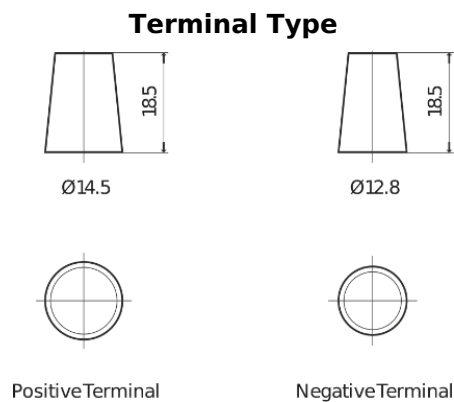

Product overview

Batteries for Cars

Power DB357

Part number	DB357
Technology	Flooded
EAN/GTIN	3661024024341
Voltage	12 V
Capacity	35.0 Ah
CCA	240 A
Length	187 mm
Width	127 mm
Height	220 mm
Box size	B19
Polarity	ETN 1
Terminal Type	JIS taper post
Hold Down	B0
Weights (subject of variation)	8.90 kg