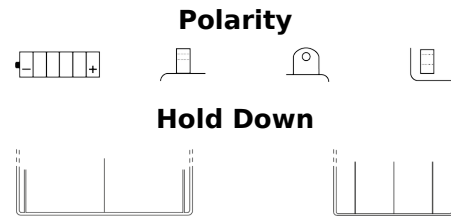

Product overview

Batteries for Motorcycles, ATVs, Snowmobiles, Garden

Conventional 12N24-3A

Part number	12N24-3A
Technology	Flooded
EAN/GTIN	3661024033541
Voltage	12 V
Capacity	24 Ah
CCA	220 A
Length	185 mm
Width	125 mm
Height	175 mm
Box size	C67
Polarity	ETN 0
Terminal Type	M03
Hold Down	B0
Weights (subject of variation)	8.00 kg