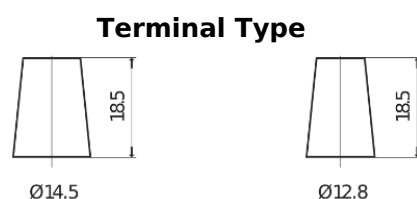

Product overview

Batteries for Cars

Power DB356

Part number	DB356
Technology	Flooded
EAN/GTIN	3661024024334
Voltage	12 V
Capacity	35.0 Ah
CCA	240 A
Length	187 mm
Width	127 mm
Height	220 mm
Box size	B19
Polarity	ETN 0
Terminal Type	JIS taper post
Hold Down	B0
Weights (subject of variation)	8.90 kg