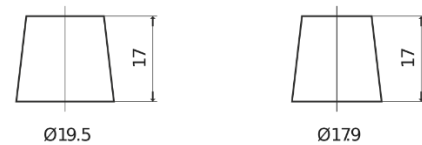

Product overview

Batteries for Cars

Power DB1000

Part number	DB1000
Technology	Flooded
EAN/GTIN	3661024024716
Voltage	12 V
Capacity	100.0 Ah
CCA	720 A
Length	315 mm
Width	175 mm
Height	205 mm
Box size	LH4
Polarity	ETN 0
Terminal Type	EN taper post
Hold Down	B13
Weights (subject of variation)	21.90 kg

Polarity

Terminal Type

Positive Terminal

Negative Terminal

Hold Down

Design, features and specifications are subject to change without notice. We disclaim any representation or warranty, express or implied, concerning the data or recommendations, and in no event shall be liable for any loss or damage claimed to have arisen as a result. Some products may not be available in your local market.