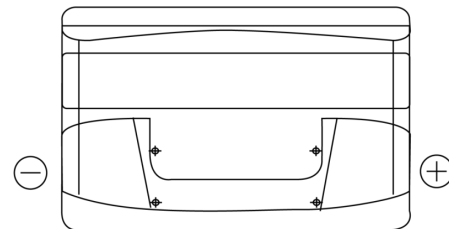

Product overview

Batteries for Cars

Power DB1000

Part number	DB1000
Technology	Flooded
EAN/GTIN	3661024024716
Voltage	12 V
Capacity	100.0 Ah
CCA	720 A
Length	315 mm
Width	175 mm
Height	205 mm
Box size	LH4
Polarity	ETN 0
Terminal Type	EN taper post
Hold Down	B13
Weights (subject of variation)	21.90 kg

Polarity

Terminal Type

Ø19.5

Ø179

Positive Terminal

Negative Terminal

Hold Down

Design, features and specifications are subject to change without notice. We disclaim any representation or warranty, express or implied, concerning the data or recommendations, and in no event shall be liable for any loss or damage claimed to have arisen as a result. Some products may not be available in your local market.