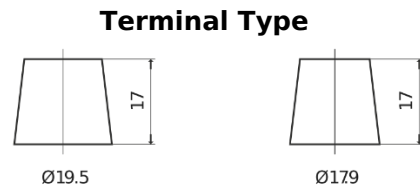

Product overview

Batteries for Trucks, Buses, Construction, Agriculture

EndurancePRO EFB CX2253

Part number	CX2253
Technology	EFB
EAN/GTIN	3661024016704
Voltage	12 V
Capacity	225.0 Ah
CCA	1150 A
Length	518 mm
Width	274 mm
Height	240 mm
Box size	D06
Polarity	ETN 3
Terminal Type	EN taper post
Hold Down	B0
Weights (subject of variation)	60.10 kg