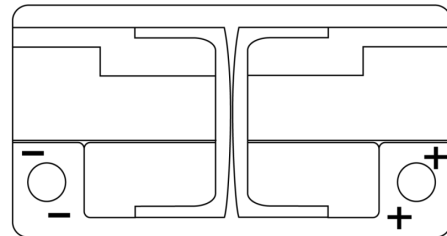

**Product overview**

Batteries for Cars

**AGM CK800**

Part number	CK800
Technology	AGM
EAN/GTIN	3661024015721
Voltage	12 V
Capacity	80.0 Ah
CCA	800 A
Length	315 mm
Width	175 mm
Height	190 mm
Box size	L04
Polarity	ETN 0
Terminal Type	EN taper post
Hold Down	B13
Weights (subject of variation)	23.30 kg

**Polarity**

**Terminal Type**

Positive Terminal

Negative Terminal

**Hold Down**

Design, features and specifications are subject to change without notice. We disclaim any representation or warranty, express or implied, concerning the data or recommendations, and in no event shall be liable for any loss or damage claimed to have arisen as a result. Some products may not be available in your local market.