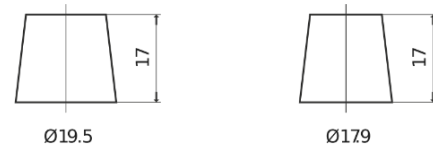

**Product overview**

Batteries for Cars

**AGM CK800**

Part number	CK800
Technology	AGM
EAN/GTIN	3661024015721
Voltage	12 V
Capacity	80.0 Ah
CCA	800 A
Length	315 mm
Width	175 mm
Height	190 mm
Box size	L04
Polarity	ETN 0
Terminal Type	EN taper post
Hold Down	B13
Weights (subject of variation)	23.30 kg

**Polarity**

**Terminal Type**

Positive Terminal

Negative Terminal

**Hold Down**

Design, features and specifications are subject to change without notice. We disclaim any representation or warranty, express or implied, concerning the data or recommendations, and in no event shall be liable for any loss or damage claimed to have arisen as a result. Some products may not be available in your local market.