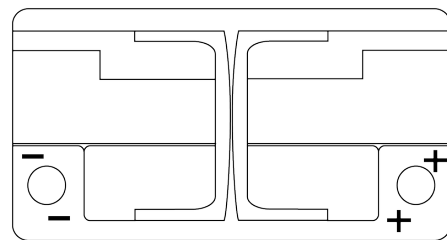

Product overview

Batteries for Cars

AGM CK800

Part number	CK800
Technology	AGM
EAN/GTIN	3661024015721
Voltage	12 V
Capacity	80.0 Ah
CCA	800 A
Length	315 mm
Width	175 mm
Height	190 mm
Box size	L04
Polarity	ETN 0
Terminal Type	EN taper post
Hold Down	B13
Weights (subject of variation)	23.30 kg

Polarity

Terminal Type

Positive Terminal

Negative Terminal

Hold Down

Design, features and specifications are subject to change without notice. We disclaim any representation or warranty, express or implied, concerning the data or recommendations, and in no event shall be liable for any loss or damage claimed to have arisen as a result. Some products may not be available in your local market.