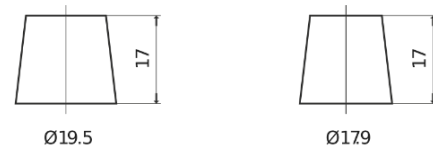

**Product overview**

Batteries for Cars

**AGM CK700**

Part number	CK700
Technology	AGM
EAN/GTIN	3661024015714
Voltage	12 V
Capacity	70.0 Ah
CCA	760 A
Length	278 mm
Width	175 mm
Height	190 mm
Box size	L03
Polarity	ETN 0
Terminal Type	EN taper post
Hold Down	B13
Weights (subject of variation)	20.60 kg

**Polarity**

**Terminal Type**

Positive Terminal

Negative Terminal

**Hold Down**

Design, features and specifications are subject to change without notice. We disclaim any representation or warranty, express or implied, concerning the data or recommendations, and in no event shall be liable for any loss or damage claimed to have arisen as a result. Some products may not be available in your local market.