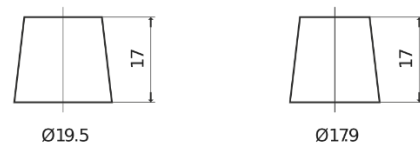

Terminal Type