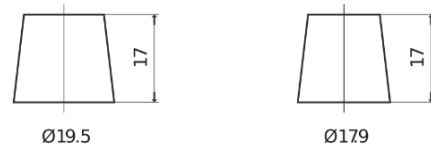

Product overview

Batteries for Trucks, Buses, Construction, Agriculture

PowerPRO Agri&Construction CJ1952

Part number	CJ1952
Technology	Flooded
EAN/GTIN	3661024016865
Voltage	6 V
Capacity	195.0 Ah
CCA	1000 A
Length	335 mm
Width	175 mm
Height	239 mm
Box size	MT5
Polarity	ETN 0
Terminal Type	EN taper post
Hold Down	B1
Weights (subject of variation)	23.30 kg

Polarity

Terminal Type

Positive Terminal

Negative Terminal