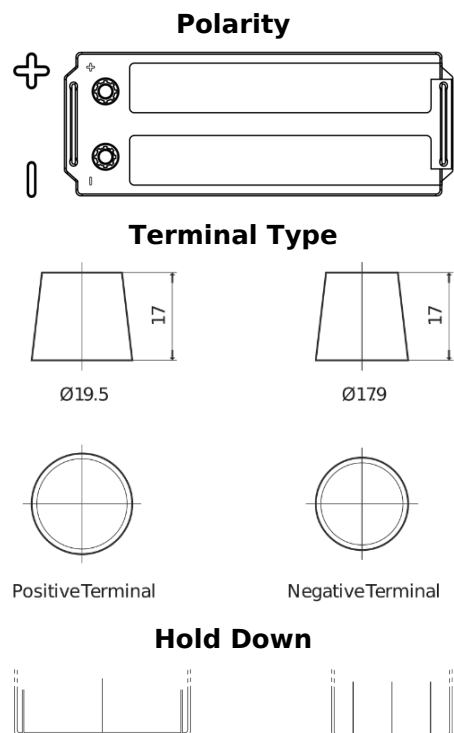

**Product overview**

Batteries for Trucks, Buses, Construction, Agriculture

**PowerPRO Agri&Construction CJ1523**

Part number	CJ1523
Technology	Flooded
EAN/GTIN	3661024016742
Voltage	12 V
Capacity	152.0 Ah
CCA	1130 A
Length	513 mm
Width	189 mm
Height	223 mm
Box size	D04
Polarity	ETN 3
Terminal Type	EN taper post
Hold Down	B0
Weights (subject of variation)	40.30 kg