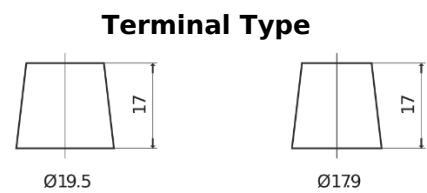

**Product overview**

Batteries for Trucks, Buses, Construction, Agriculture

**PowerPRO Agri&Construction CJ1523**

Part number	CJ1523
Technology	Flooded
EAN/GTIN	3661024016742
Voltage	12 V
Capacity	152.0 Ah
CCA	1130 A
Length	513 mm
Width	189 mm
Height	223 mm
Box size	D04
Polarity	ETN 3
Terminal Type	EN taper post
Hold Down	B0
Weights (subject of variation)	40.30 kg