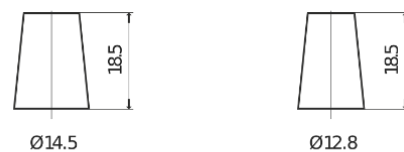

Terminal Type