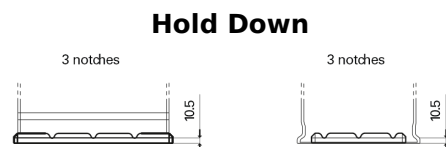

Product overview

Batteries for Trucks, Buses, Construction, Agriculture

PowerPRO Agri&Construction CJ1355

Part number	CJ1355
Technology	Flooded
EAN/GTIN	3661024016797
Voltage	12 V
Capacity	135.0 Ah
CCA	1000 A
Length	514 mm
Width	175 mm
Height	210 mm
Box size	DB8
Polarity	ETN 3
Terminal Type	EN taper post
Hold Down	B3
Weights (subject of variation)	36.00 kg