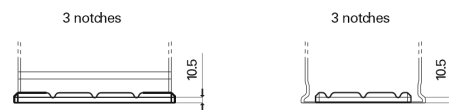

Product overview

Batteries for Trucks, Buses, Construction, Agriculture

PowerPRO Agri&Construction CJ1355

Part number	CJ1355
Technology	Flooded
EAN/GTIN	3661024016797
Voltage	12 V
Capacity	135.0 Ah
CCA	1000 A
Length	514 mm
Width	175 mm
Height	210 mm
Box size	DB8
Polarity	ETN 3
Terminal Type	EN taper post
Hold Down	B3
Weights (subject of variation)	36.00 kg

Polarity

Terminal Type

Positive Terminal

Negative Terminal

Hold Down

Design, features and specifications are subject to change without notice. We disclaim any representation or warranty, express or implied, concerning the data or recommendations, and in no event shall be liable for any loss or damage claimed to have arisen as a result. Some products may not be available in your local market.