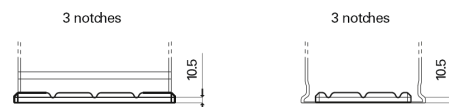

Product overview

Batteries for Trucks, Buses, Construction, Agriculture

PowerPRO Agri&Construction CJ1355

Part number	CJ1355
Technology	Flooded
EAN/GTIN	3661024016797
Voltage	12 V
Capacity	135.0 Ah
CCA	1000 A
Length	514 mm
Width	175 mm
Height	210 mm
Box size	DB8
Polarity	ETN 3
Terminal Type	EN taper post
Hold Down	B3
Weights (subject of variation)	36.00 kg

Polarity

Terminal Type

Positive Terminal Negative Terminal

Hold Down

Design, features and specifications are subject to change without notice. We disclaim any representation or warranty, express or implied, concerning the data or recommendations, and in no event shall be liable for any loss or damage claimed to have arisen as a result. Some products may not be available in your local market.