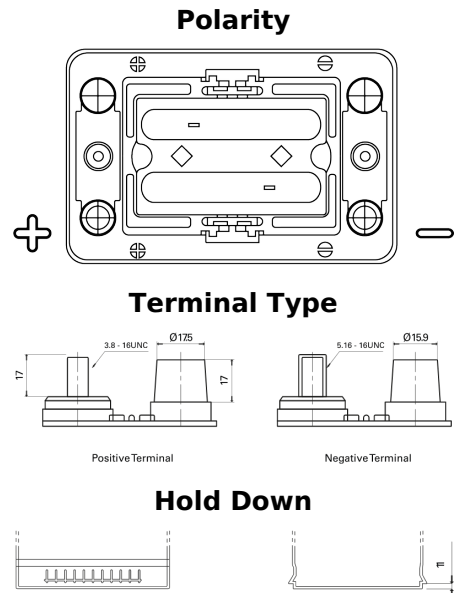

**Product overview**

Batteries for Trucks, Buses, Construction, Agriculture

**PowerPRO Agri&Construction CJ050C**

Part number	CJ050C
Technology	Flooded
EAN/GTIN	3661024016810
Voltage	12 V
Capacity	50.0 Ah
CCA	800 A
Length	260 mm
Width	173 mm
Height	206 mm
Box size	G34
Polarity	ETN 1
Terminal Type	SAE M 3/8" - 5/16" taper&stud
Hold Down	B7
Weights (subject of variation)	17.90 kg