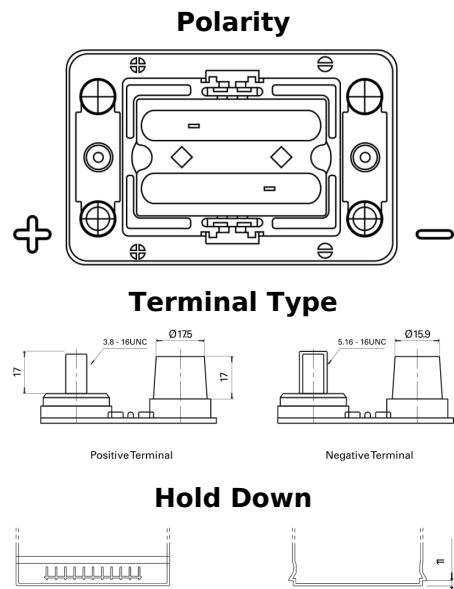

**Product overview**

Batteries for Trucks, Buses, Construction, Agriculture

**PowerPRO Agri&Construction CJ050C**

Part number	CJ050C
Technology	Flooded
EAN/GTIN	3661024016810
Voltage	12 V
Capacity	50.0 Ah
CCA	800 A
Length	260 mm
Width	173 mm
Height	206 mm
Box size	G34
Polarity	ETN 1
Terminal Type	SAE M 3/8"- 5/16" taper&stud
Hold Down	B7
Weights (subject of variation)	17.90 kg