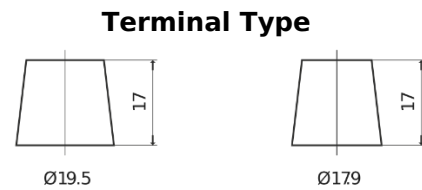

Product overview

Batteries for Trucks, Buses, Construction, Agriculture

StartPRO CG2253

Part number	CG2253
Technology	Flooded
EAN/GTIN	3661024016964
Voltage	12 V
Capacity	225.0 Ah
CCA	1200 A
Length	518 mm
Width	274 mm
Height	240 mm
Box size	D06
Polarity	ETN 3
Terminal Type	EN taper post
Hold Down	B0
Weights (subject of variation)	54.90 kg