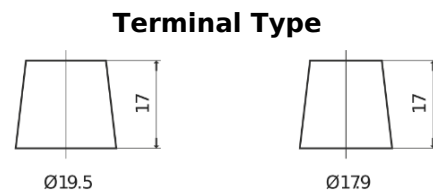

**Product overview**

Batteries for Trucks, Buses, Construction, Agriculture

**StartPRO CG1803**

|                                |               |
|--------------------------------|---------------|
| Part number                    | CG1803        |
| Technology                     | Flooded       |
| EAN/GTIN                       | 3661024015448 |
| Voltage                        | 12 V          |
| Capacity                       | 180.0 Ah      |
| CCA                            | 1000 A        |
| Length                         | 513 mm        |
| Width                          | 223 mm        |
| Height                         | 223 mm        |
| Box size                       | D05           |
| Polarity                       | ETN 3         |
| Terminal Type                  | EN taper post |
| Hold Down                      | B0            |
| Weights (subject of variation) | 42.80 kg      |