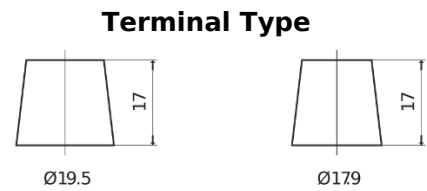

Product overview

Batteries for Trucks, Buses, Construction, Agriculture

StartPRO CG1703

Part number	CG1703
Technology	Flooded
EAN/GTIN	3661024016896
Voltage	12 V
Capacity	170.0 Ah
CCA	950 A
Length	513 mm
Width	223 mm
Height	223 mm
Box size	D05
Polarity	ETN 3
Terminal Type	EN taper post
Hold Down	B0
Weights (subject of variation)	40.20 kg