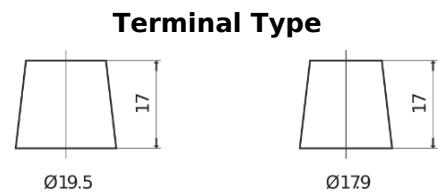

**Product overview**

Batteries for Trucks, Buses, Construction, Agriculture

**PowerPRO CF2353**

Part number	CF2353
Technology	Flooded
EAN/GTIN	3661024015325
Voltage	12 V
Capacity	235.0 Ah
CCA	1300 A
Length	518 mm
Width	274 mm
Height	240 mm
Box size	D06
Polarity	ETN 3
Terminal Type	EN taper post
Hold Down	B0
Weights (subject of variation)	56.30 kg