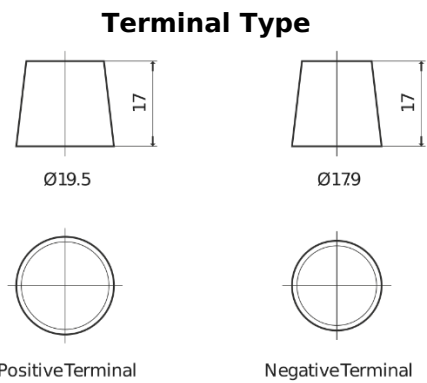

Product overview

Batteries for Trucks, Buses, Construction, Agriculture

PowerPRO CF2353

Part number	CF2353
Technology	Flooded
EAN/GTIN	3661024015325
Voltage	12 V
Capacity	235.0 Ah
CCA	1300 A
Length	518 mm
Width	274 mm
Height	240 mm
Box size	D06
Polarity	ETN 3
Terminal Type	EN taper post
Hold Down	B0
Weights (subject of variation)	56.30 kg