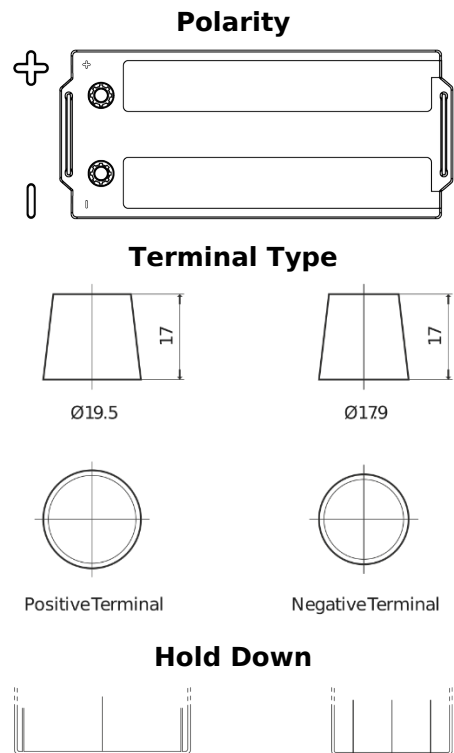

**Product overview**

Batteries for Trucks, Buses, Construction, Agriculture

**PowerPRO CF1853**

Part number	CF1853
Technology	Flooded
EAN/GTIN	3661024015318
Voltage	12 V
Capacity	185.0 Ah
CCA	1150 A
Length	513 mm
Width	223 mm
Height	223 mm
Box size	D05
Polarity	ETN 3
Terminal Type	EN taper post
Hold Down	B0
Weights (subject of variation)	43.90 kg