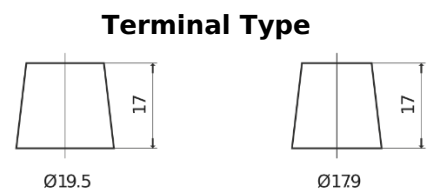

Product overview

Batteries for Trucks, Buses, Construction, Agriculture

PowerPRO CF1453

Part number	CF1453
Technology	Flooded
EAN/GTIN	3661024015301
Voltage	12 V
Capacity	145.0 Ah
CCA	900 A
Length	513 mm
Width	189 mm
Height	223 mm
Box size	D04
Polarity	ETN 3
Terminal Type	EN taper post
Hold Down	B0
Weights (subject of variation)	35.90 kg