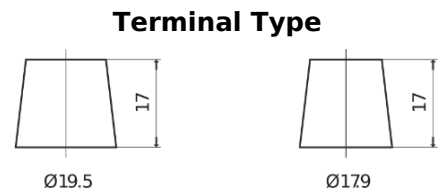

Product overview

Batteries for Trucks, Buses, Construction, Agriculture

PowerPRO CF1453

Part number	CF1453
Technology	Flooded
EAN/GTIN	3661024015301
Voltage	12 V
Capacity	145.0 Ah
CCA	900 A
Length	513 mm
Width	189 mm
Height	223 mm
Box size	D04
Polarity	ETN 3
Terminal Type	EN taper post
Hold Down	B0
Weights (subject of variation)	35.90 kg